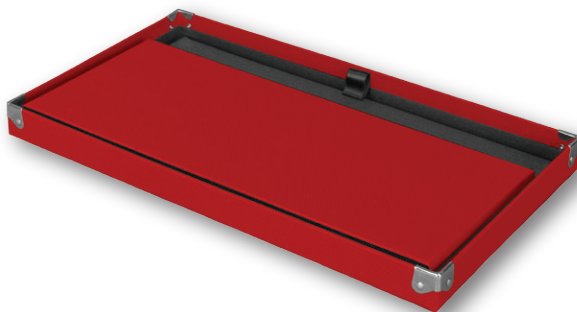

POP n' STORE

FOLDABLE • REUSABLE • VERSATILE • DURABLE

STORAGE BOXES

- HEAVY-DUTY CONSTRUCTION
- STACKABLE DESIGN
- METAL REINFORCED CORNERS
- SCRATCH-RESISTANT FABRIC BOTTOM

*Flat packed to pop up
in 5 seconds!*

PATENT PENDING
LOCKING SYSTEM

- Transform your space with the perfect mix of simplicity, fashion, and innovation.
- Space saving folding box system goes from flat packed to popped up in 5 seconds.
- Lotus Seed™ textured paper covers double-wall heavy-duty chipboard for maximum style and strength.
- Patent pending locking system holds bottom in place making product perfect for stacking.
- Includes metal reinforced corners for elegant accent and added durability.

- Scratch resistant fabric bottom protects surfaces and offers extra support for box contents.
- Versatile system perfect for stylish home storage, linen box for closet storage, office supplies, desk accessories, eco-friendly multi-purpose container, reusable gift box, document storage, crafts, seasonal decorations, toys, magazines, electronics, photos, CDs and DVDs, and more.
- Display tray perfect for retail environments.
- Boards made with 100% recycled material and 70% post-consumer material.

STORAGE BOXES

PERFECT FOR

STYLISH HOME STORAGE SOLUTIONS • LINEN BOX FOR CLOSET STORAGE • OFFICE SUPPLIES • ECO-FRIENDLY MULTI-PURPOSE CONTAINER • REUSABLE GIFT BOX
STORAGE FOR DOCUMENTS / CRAFTS / SEASONAL DECORATIONS / TOYS / MAGAZINES / ELECTRONICS / CDS & DVDS / PHOTOS