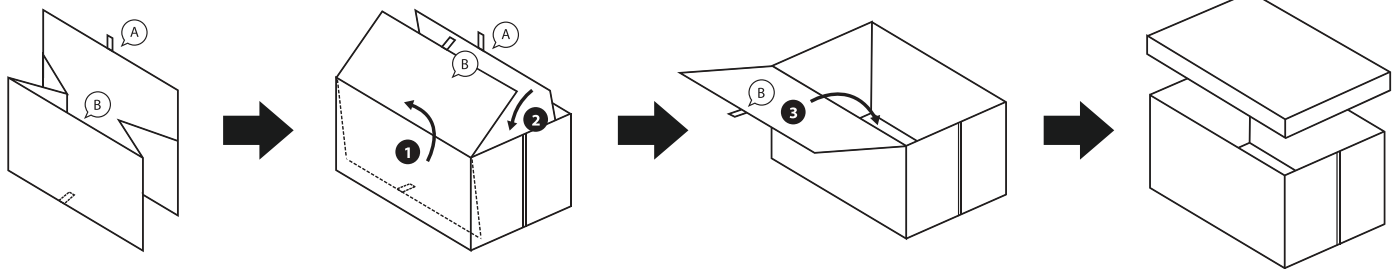

POP n' STORE

FOLDABLE • REUSABLE • VERSATILE • DURABLE

STORAGE BOXES

- HEAVY-DUTY CONSTRUCTION
- STACKABLE DESIGN
- METAL REINFORCED CORNERS
- SCRATCH-RESISTANT FABRIC BOTTOM

*Flat packed to pop up
in 5 seconds!*

PATENT PENDING
LOCKING SYSTEM

- Transform your space with the perfect mix of simplicity, fashion, and innovation.
- Space saving folding box system goes from flat packed to popped up in 5 seconds.
- Lotus Seed™ textured paper covers double-wall heavy-duty chipboard for maximum style and strength.
- Patent pending locking system holds bottom in place making product perfect for stacking.
- Includes metal reinforced corners for elegant accent and added durability.

- Scratch resistant fabric bottom protects surfaces and offers extra support for box contents.
- Versatile system perfect for stylish home storage, linen box for closet storage, office supplies, desk accessories, eco-friendly multi-purpose container, reusable gift box, document storage, crafts, seasonal decorations, toys, magazines, electronics, photos, CDs and DVDs, and more.
- Display tray perfect for retail environments.
- Boards made with 100% recycled material and 70% post-consumer material.